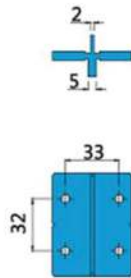

Accessory Parameter Table

Installation	4 Doors
Accessory	
Top Roller	2
Bottom Guide Roller	2
Hinge	8
Drilling Mould	1