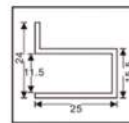

Optional track

SH.9710

Top Track

SH.9720

Bottom Track