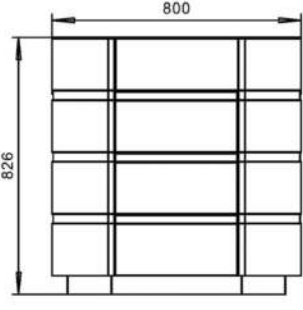

Side View of Left/Right Cabinet