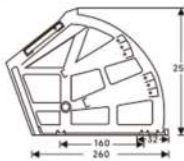

Material: Plastic (PS)
Finish: White / Gray / Black

L260×W255

50 pcs/ctn

WA.7103