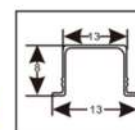

SH.2510

Material: Steel+Nylon
Finish: Black+White
Door weight: 30 kg
Package: 120 sets/ctn

Top Track

SH.9030

Bottom Track

SH.9040

SH.2520

Material: Steel+Nylon
Finish: Black+White
Door weight: 30 kg
Package: 120 sets/ctn

主要材質：鐵+尼龍
表面處理：黑色+白色
門板重量：30 公斤
產品包裝：120 套/箱

Top Track

SH.9010

Bottom Track

SH.9020

SH.2540

Material: Steel+Nylon
Finish: Black+White
Door weight: 30 kg
Package: 200 sets/ctn

Bottom Track

SH.9800