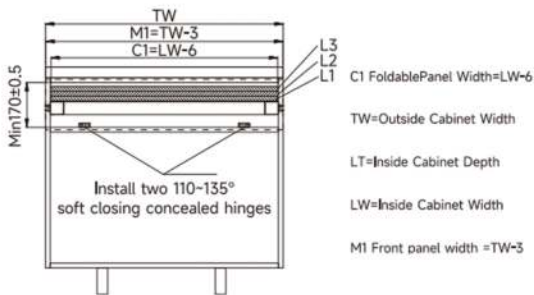

MH.2308

Material: Aluminium alloy
Finish: Oxidized champagne

 mm	 mm	 mm	 mm	
≥ 170	≥ 555	600-1200	1378 mm	4 sets/ctn