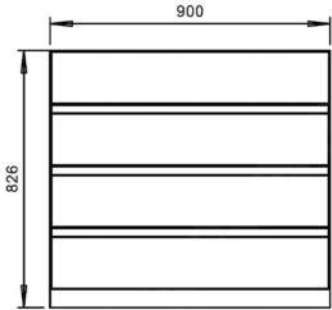

Front View of Middle Cabinet