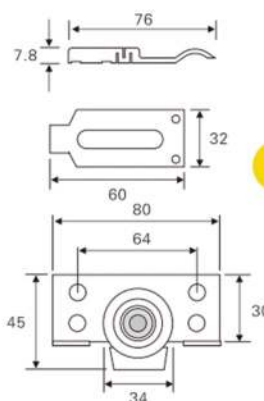

### SH.2540

Material: Steel+Nylon  
Finish: Black+White  
Door weight: 30 kg  
Package: 200 sets/ctn

Bottom Track