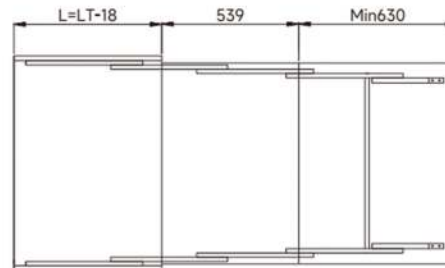

MH.2303

Material: Aluminium alloy
Finish: Oxidized champagne

≥ 548	≥ 550	600-1200	1150mm	4 sets/ctn