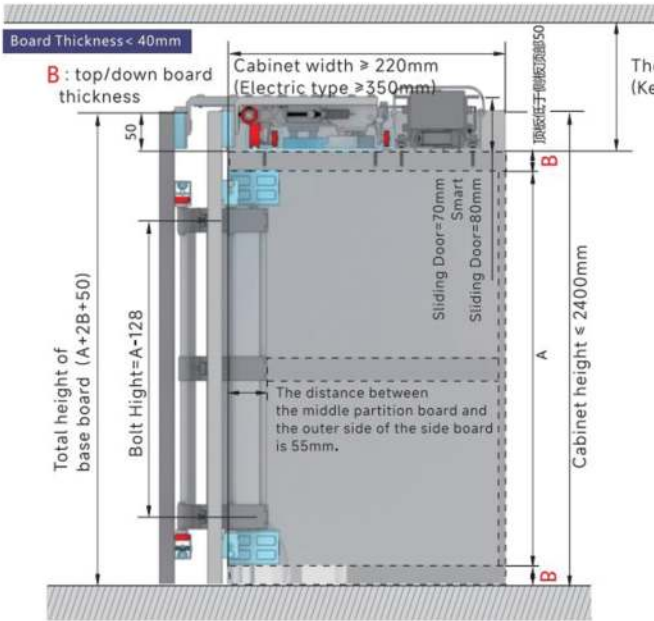

≤2400 mm	350mm	750-1200 mm	60 kg	4 sets/ctn

The gap between the top board and the ceiling at least 260mm  
(Keep the space is to fix the upper track with screws)

Material: Iron+Alu+Plastic  
Finish: Oxidation