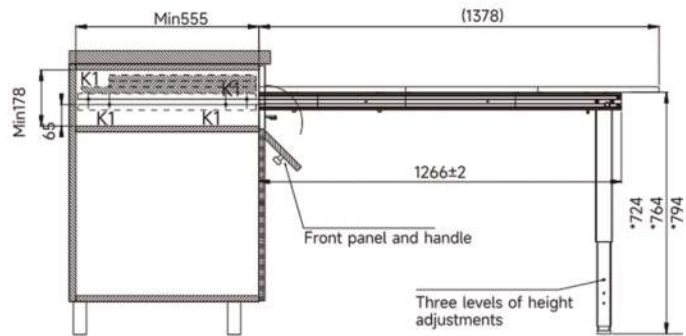

MH.2308

Material: Aluminium alloy
Finish: Oxidized champagne

 mm	 mm	 mm	 mm	
≥ 170	≥ 555	600-1200	1378 mm	4 sets/ctn