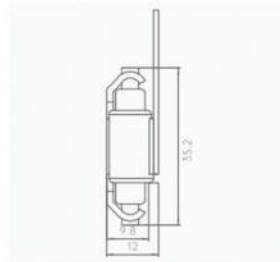

Top-mounted chart 頂裝示意圖