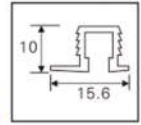

### SH.9800

**SH.2560**

Material: Steel+ Nylon  
 Finish: Silver+Orange  
 / Black + White  
 Door weight: 35 /30 Kg  
 Package: 200 sets/ctn

Bottom Track

**SH.9800**

**SH.5311**

Material: Steel+Plastic  
 Finish: Zinc plated  
 Package: 50 sets/ctn