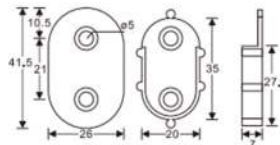

WR.2070

Material: Zinc alloy
Finish: Chrome
Suitable Tube: 16 mm
Package: 1000 pcs/ctn