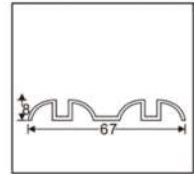

SH.5342

Material: Steel+Plastic
Finish: Zinc plated
Package: 50 sets/ctn

SH.9610

SH.9620

SH.5411

Material: Steel+Plastic
Finish: Zinc plated
Package: 30 sets/ctn

SH.9510

SH.9520