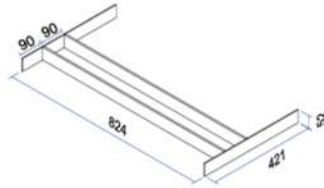

DR.3003

Compact laminate	W524×D421×H52 W624×D421×H52 W724×D421×H52 W824×D421×H52 W924×D421×H52	600 700 800 900 1000
Oak	Walnut	20 sets/ctn