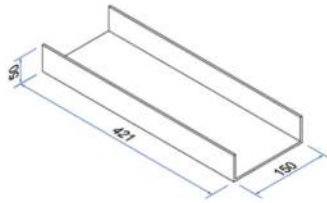

DR.2001

Compact laminate	W150×D421/470×H50	20 sets/ctn	
Oak	Walnut	Iron gray	Ivory