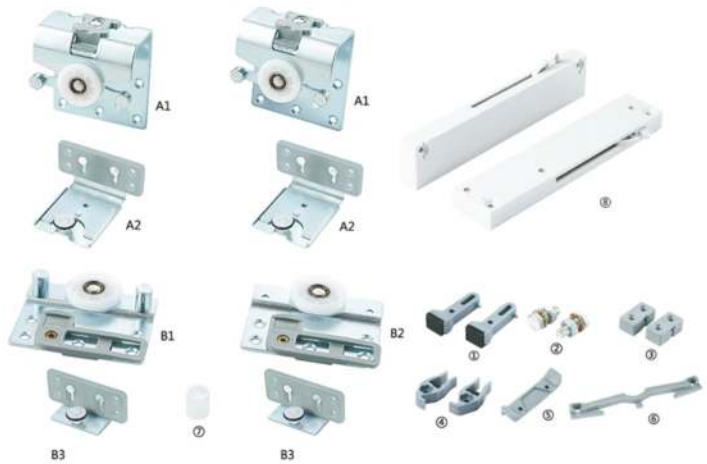

## SH.5140

Material: Steel + Nylon  
 Finish: Zinc plated  
 Package: 20 sets/ctn