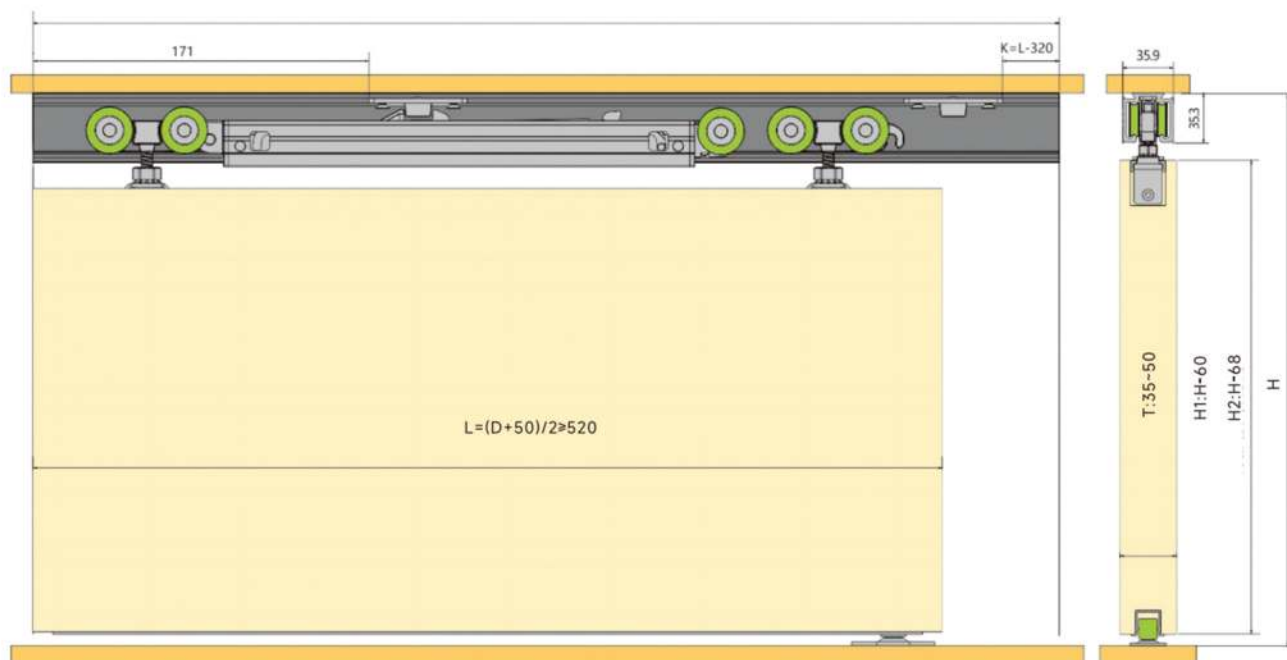

## SH.5140

Material: Steel + Nylon  
 Finish: Zinc plated  
 Package: 20 sets/ctn