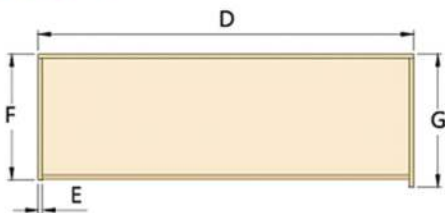

Planform

Wardrobe Parameter Table

Thickness	C	F	G
20MM	3	B+23	B+51
	4	B+22	B+50
	5	B+21	B+49
28MM	3	B+23	B+58
	4	B+22	B+57
	5	B+21	B+56