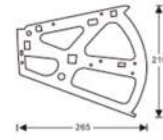

Material: Plastic (PS)
Finish: White / Gray / Black

L260×W200

50 pcs/ctn

WA.7102