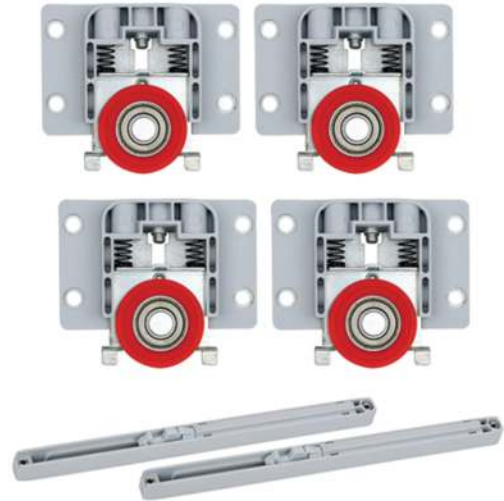

### SH.9341

Bottom Track

**SH.5512**

Material: Iron+Alu+Plastic  
Finish: Oxidation

900-2000	350-550	800-2000	65	20 sets/ctn

Optional track

**SH.9730**

Top Track