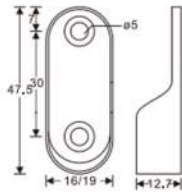

WR.2610

Material: Zinc alloy
Finish: Nickel
Suitable Tube: 16/19mm
Package: 2500 pcs/ctn