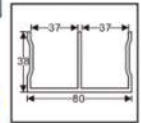

SH.2560

Material: Steel+ Nylon
Finish: Silver+Orange
/ Black + White
Door weight: 35 /30 Kg
Package: 200 sets/ctn

Bottom Track

SH.9800

SH.5311

Material: Steel+Plastic
Finish: Zinc plated
Package: 50 sets/ctn

Top Track

SH.9120

Bottom Track

SH.9220

SH.5312

Material: Steel+Plastic
Finish: Zinc plated
Package: 50 sets/ctn

Top Track

SH.9120

Bottom Track

SH.9220