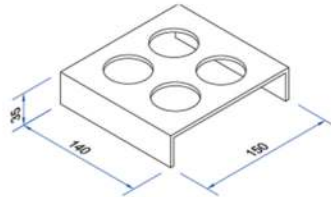

DR.2006

Compact laminate	W140×D150×H35	20 sets/ctn
Oak	Walnut	Iron gray
Ivory