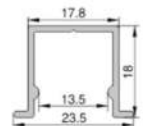

SH.9638

Bottom Track