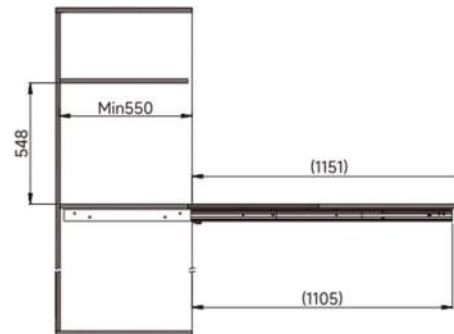

MH.2303

Material: Aluminium alloy
Finish: Oxidized champagne

≥ 548	≥ 550	600-1200	1150mm	4 sets/ctn