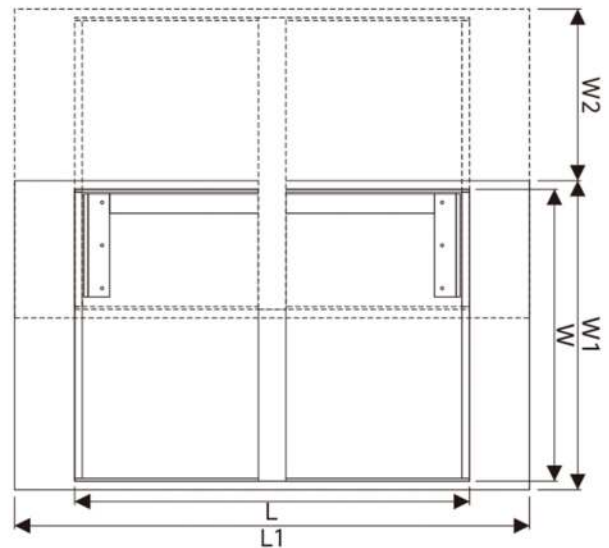

Type: Electric
Material: Aluminium alloy
Finish: Oxidation
Size: Could be customized

	Size		Travel distance	Applicable table size	
	L (mm)	W (mm)	W2 (mm)	L1 (mm)	W1 (mm)
WA.3311 Side Push	1150	850	500	1200-1800	900
WA.3411 Side Sliding	700	1150	800	800-1000	1200-1500