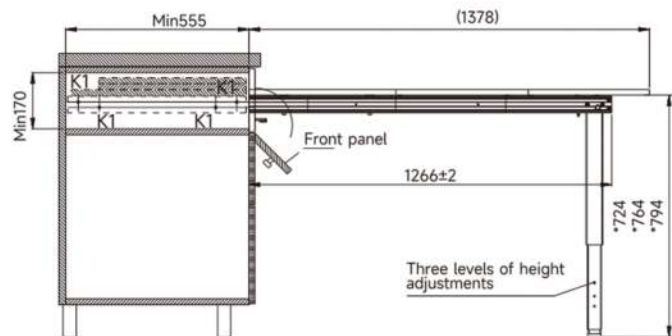

## MH.2307

Material: Aluminium alloy  
Finish: Oxidized champagne

≥ 170	≥ 555	600-1200	1378 mm	4 sets/ctn

C1 Foldable Panel Width=LW-6  
TW=Outside Cabinet Width  
LT=Inside Cabinet Depth  
LW=Inside Cabinet Width  
M1 Front Panel Width =TW-6