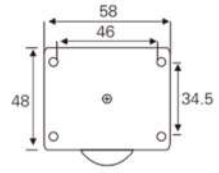

SH.5342

Material: Steel+Plastic
Finish: Zinc plated
Package: 50 sets/ctn