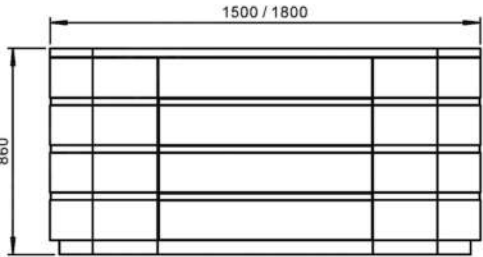

Top View of Left/Right Cabinet

Overall Front View