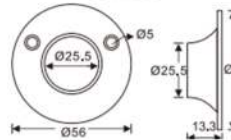

WR.2011

Material: Zinc alloy
Finish: Chrome
Suitable Tube: 25 mm
Package: 500 pcs/ctn