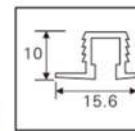

SH.2510

Material: Steel+Nylon
Finish: Black+White
Door weight: 30 kg
Package: 120 sets/ctn

Top Track

SH.9030

Bottom Track

SH.9040

SH.2520

Material: Steel+Nylon
Finish: Black+White
Door weight: 30 kg
Package: 120 sets/ctn

主要材質：鐵+尼龍
表面處理：黑色+白色
門板重量：30 公斤
產品包裝：120 套/箱

Top Track

SH.9010

Bottom Track

SH.9020

SH.2540

Material: Steel+Nylon
Finish: Black+White
Door weight: 30 kg
Package: 200 sets/ctn

Bottom Track

SH.9800