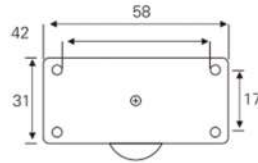

SH.5342

Material: Steel+Plastic
Finish: Zinc plated
Package: 50 sets/ctn