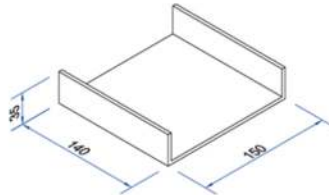

DR.2007

Compact laminate	W140×D150×H35	20 sets/ctn
Oak	Walnut	Iron gray
Ivory