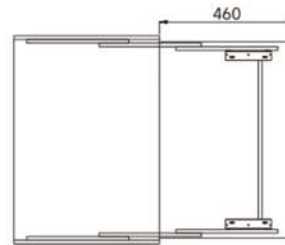

## MH.2207

Material: Aluminium alloy  
Finish: Oxidized champagne

 mm	 mm	 mm		
≥ 185	≥ 540	600-1200	460 mm	6 sets/ctn

KW=Outside Cabinet Width

LW=Inside Cabinet Width

L1 Width of Rising Panel

The back of the cabinet must be firmly fixed on the wall to avoid the tilting of the cabinet when it is pulled out.