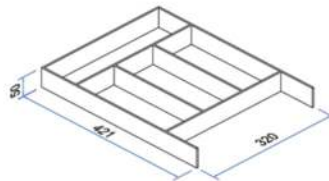

Compact laminate	W140×D421/470×H35	20 sets/ctn
Oak	Walnut	Iron gray
Ivory		

**DR.2006**

Compact laminate	W140×D150×H35	20 sets/ctn
Oak	Walnut	Iron gray
Ivory		

**DR.2007**

Compact laminate	W140×D150×H35	20 sets/ctn
Oak	Walnut	Iron gray
Ivory		