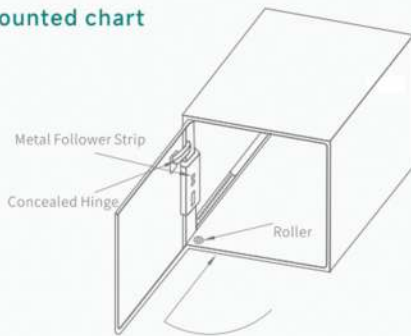

Side-mounted chart