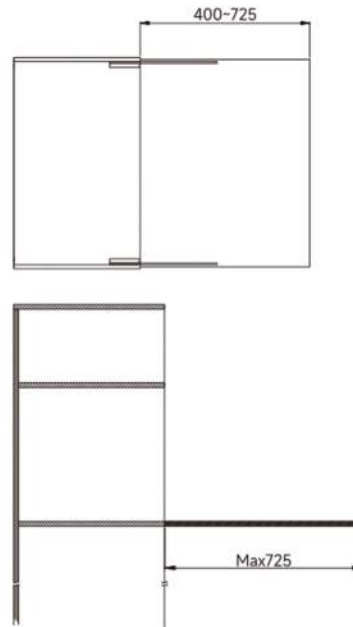

MH.3301

Material: Aluminium alloy
Finish: Oxidized champagne

≥ 400	≥ 120	600-1200	400-725	10 sets/ctn