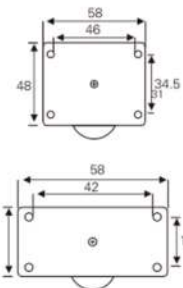

SH.6080

Material: Plastic
Finish: Brown
Door weight: 15 kg
Package: 100 sets/ctn