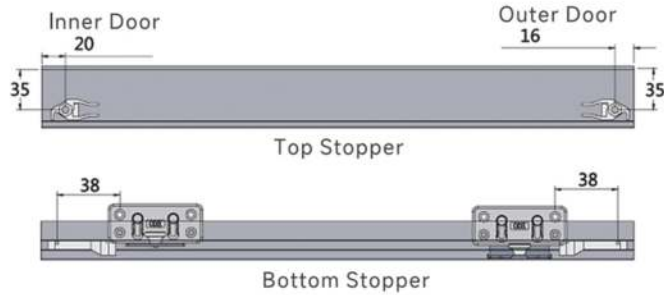

Optional track

SH.9550

Top Track

SH.9560

Bottom Track