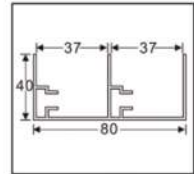

SH.5342

Material: Steel+Plastic
Finish: Zinc plated
Package: 50 sets/ctn

SH.9610

SH.9620

SH.5411

Material: Steel+Plastic
Finish: Zinc plated
Package: 30 sets/ctn

SH.9510

SH.9520