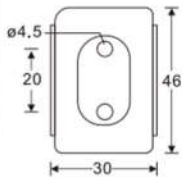

WR.2340

Material: Plastic
Finish: White+Silver
Suitable Tube: 25mm
Package: 2000 pcs/ctn