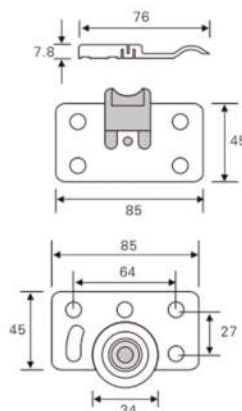

SH.2510

Material: Steel+Nylon
Finish: Black+White
Door weight: 30 kg
Package: 120 sets/ctn

Top Track

SH.9030

Bottom Track

SH.9040