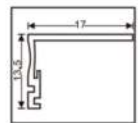

Optional track

SH.9710

Top Track

SH.9720

Bottom Track