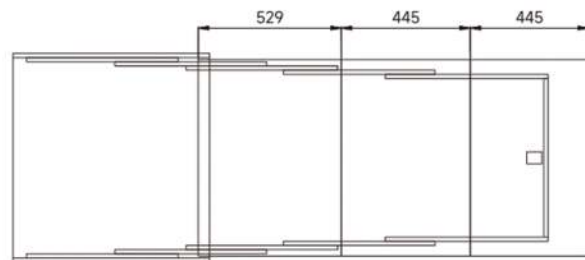

## MH.2307

Material: Aluminium alloy  
Finish: Oxidized champagne

≥ 170	≥ 555	600-1200	1378 mm	4 sets/ctn

C1 Foldable Panel Width=LW-6  
TW=Outside Cabinet Width  
LT=Inside Cabinet Depth  
LW=Inside Cabinet Width  
M1 Front Panel Width =TW-6