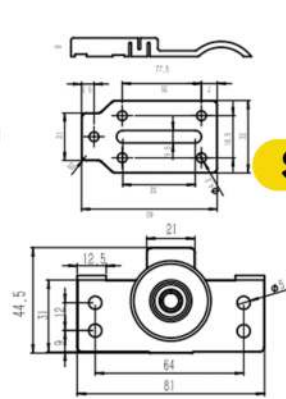

SH.2560

Material: Steel+ Nylon
Finish: Silver+Orange
/ Black + White
Door weight: 35 /30 Kg
Package: 200 sets/ctn

Bottom Track

SH.9800