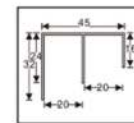

SH.5140

Material: Steel + Nylon
Finish: Zinc plated
Package: 20 sets/ctn

Accessory Parameter Table

Installation	For 2 Doors (1 outer 1 inner)	For 3 Doors (1 outer 2 inner)
Accessory		
A1 Outer Upper Roller	2PCS	2PCS
A2 Outer Lower Guide Roller	2PCS	2PCS
B1/B2 Inner Upper Roller	1PCS/1PCS	2PCS/2PCS
B3 Inner Lower Guide Roller	2PCS	4PCS
SH.9560	1PCS	1PCS
SH.9550	1PCS	1PCS

Planform

Wardrobe Parameter Table

Thickness	C	F	G
20MM	3	B+23	B+51
	4	B+22	B+50
	5	B+21	B+49
28MM	3	B+23	B+58
	4	B+22	B+57
	5	B+21	B+56

Optional track

SH.9550

Top Track

SH.9560

Bottom Track