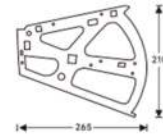

Material: Steel
Finish: Gray / Black

L235×W130×T0.8

60 pcs/ctn

WA.8101