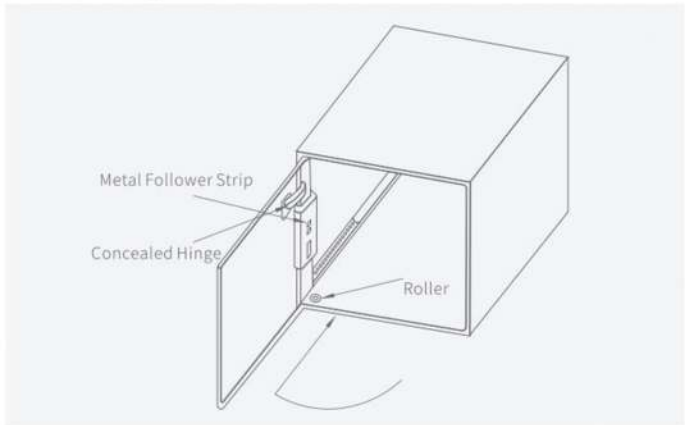

HD.4506

Material: Steel + Nylon
Finish: Electro zinc, Electrophoresis black
Width: 35mm
Side Gap: 12+0.3 mm
Steel Thickness: 1.5X1.5 mm
Size: 250-800 mm
Package: 20 pairs/ctn
Feature: Door Concealed