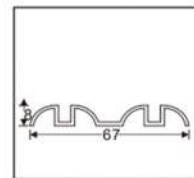

SH.9510

Bottom Track

SH.9520