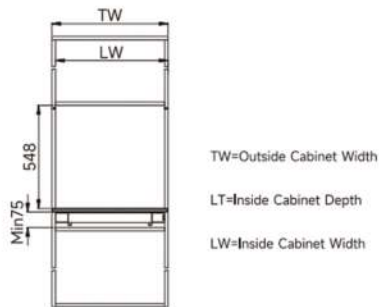

MH.2303

Material: Aluminium alloy
Finish: Oxidized champagne

≥ 548	≥ 550	600-1200	1150mm	4 sets/ctn