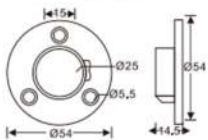

### WR.2012

Material: Iron  
Finish: Chrome  
Suitable Tube: 16/19/25/50 mm  
Package: 100/500/1000 pcs/ctn