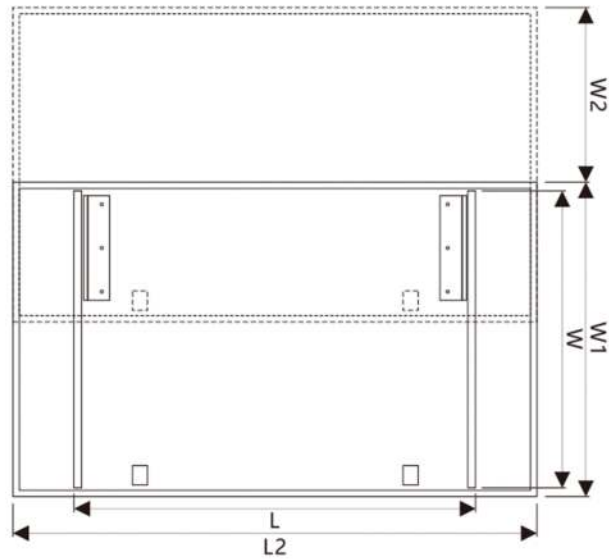

Electric Type
Material: Aluminium alloy
Finish: Oxidation
Size: Could be customized

MA.2311 If $600 \leq L1 \leq 1200$, 2 tracks will be required;
when $L1 > 1200$, 1 additional track will be required for every added 500mm

	Size		Travel distance	Applicable table size	
	L	W		L1	W1
WA.2311 Side Push		750	450		800
		850	550		900
		950	650		1000
WA.2411 Side Sliding		950	800	800-1000	1000
		1150	1000		1200
		1450	1300		1500
		1750	1600		1800