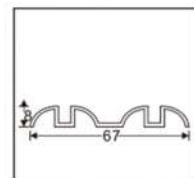

SH.9510

Bottom Track