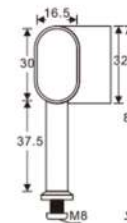

WR.2871

Material: Zinc alloy
Finish: Chrome
Suitable Tube: 16 mm
Package: 300 pcs/ctn