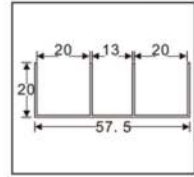

SH.5342

Material: Steel+Plastic
Finish: Zinc plated
Package: 50 sets/ctn

SH.9610

SH.9620

SH.5411

Material: Steel+Plastic
Finish: Zinc plated
Package: 30 sets/ctn

SH.9510

SH.9520