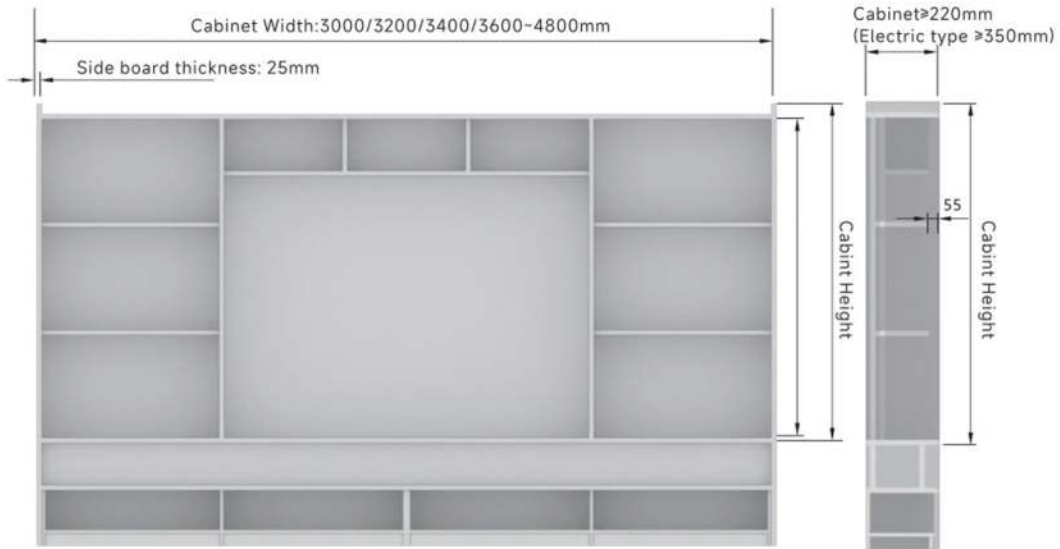

≤2400 mm	350mm	750-1200 mm	60 kg	4 sets/ctn

The gap between the top board and the ceiling at least 260mm  
(Keep the space is to fix the upper track with screws)

Material: Iron+Alu+Plastic  
Finish: Oxidation