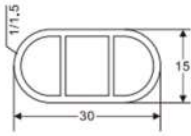

### WR.2011

Material: Zinc alloy  
Finish: Chrome  
Suitable Tube: 25 mm  
Package: 500 pcs/ctn

**WR.2710**

Material: Aluminum alloy  
Finish: Matt  
Size: 30x15 mm  
Package: 20 pcs/pkg

**WR.2720**

Material: Aluminum alloy  
Finish: Matt  
Size: 30x15 mm  
Package: 20 pcs/pkg