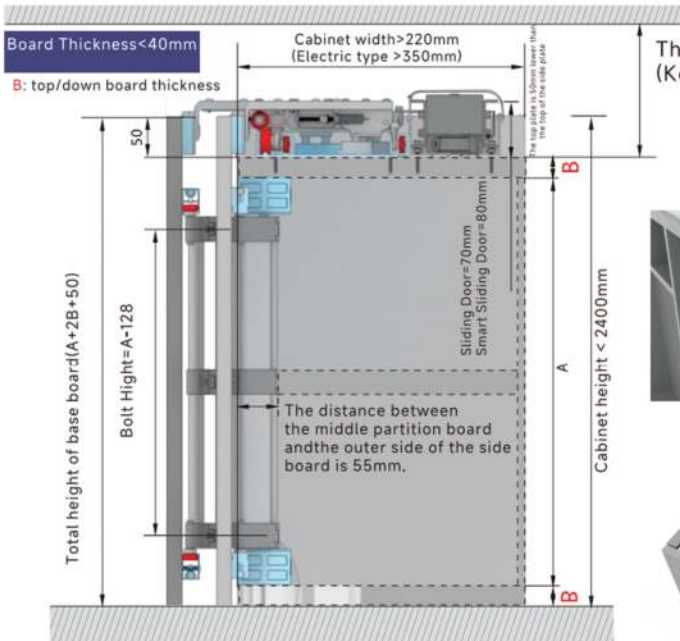

The gap between the top board and the ceiling at least 260mm
(Keep the space is to fix the upper track with screws)