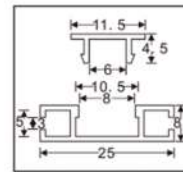

SH.2550

Top Track