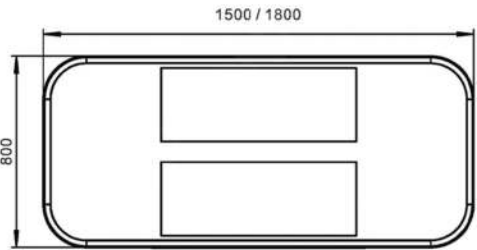

Overall Top View