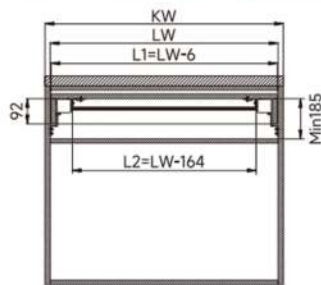

KW=Outside Cabinet Width

LW=Inside Cabinet Width

L1 Width of Rising Panel