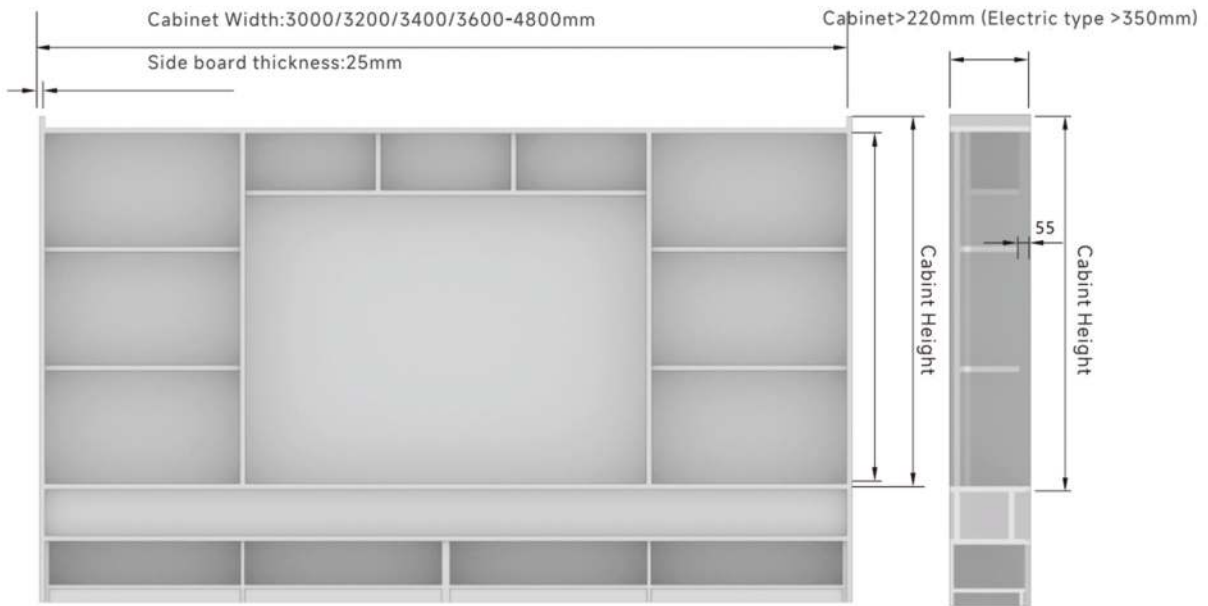

The gap between the top board and the ceiling at least 260mm
(Keep the space is to fix the upper track with screws)