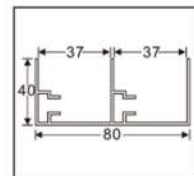

SH.5319

Material: Steel+Plastic
Finish: Zinc plated
Package: 30 sets/ctn

Top Track