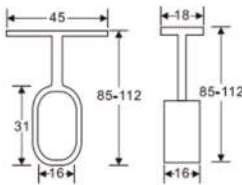

WR.2620

Material: Zinc alloy
Finish: Chrome
Suitable Tube: 16 mm
Package: 480 pcs/ctn