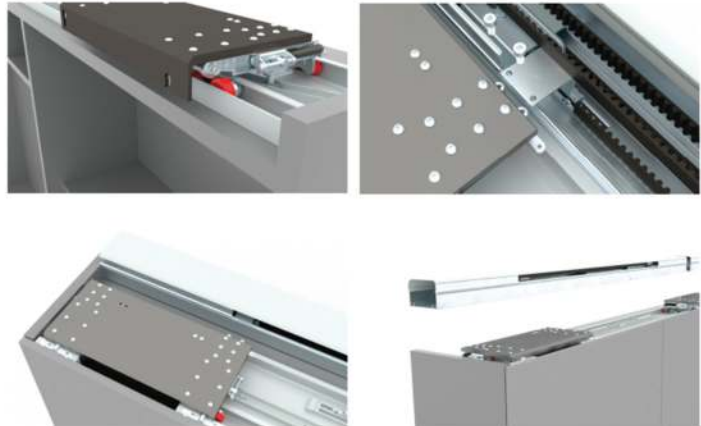

## Manual Style

**SH.7381**

Material: Iron+Alu+Plastic  
Finish: Oxidation

≤2400	350	750-1200	60	4 sets/ctn

The gap between the top board and the ceiling at least 260mm  
(Keep the space is to fix the upper track with screws)