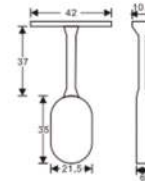

WR.2310

Material: Zinc alloy
Finish: Chrome
Suitable Tube: 16 mm
Package: 1000 pcs/ctn