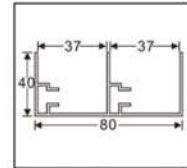

SH.5313

Material: Steel+Plastic
Finish: Zinc plated
Package: 30 sets/ctn

Top Track