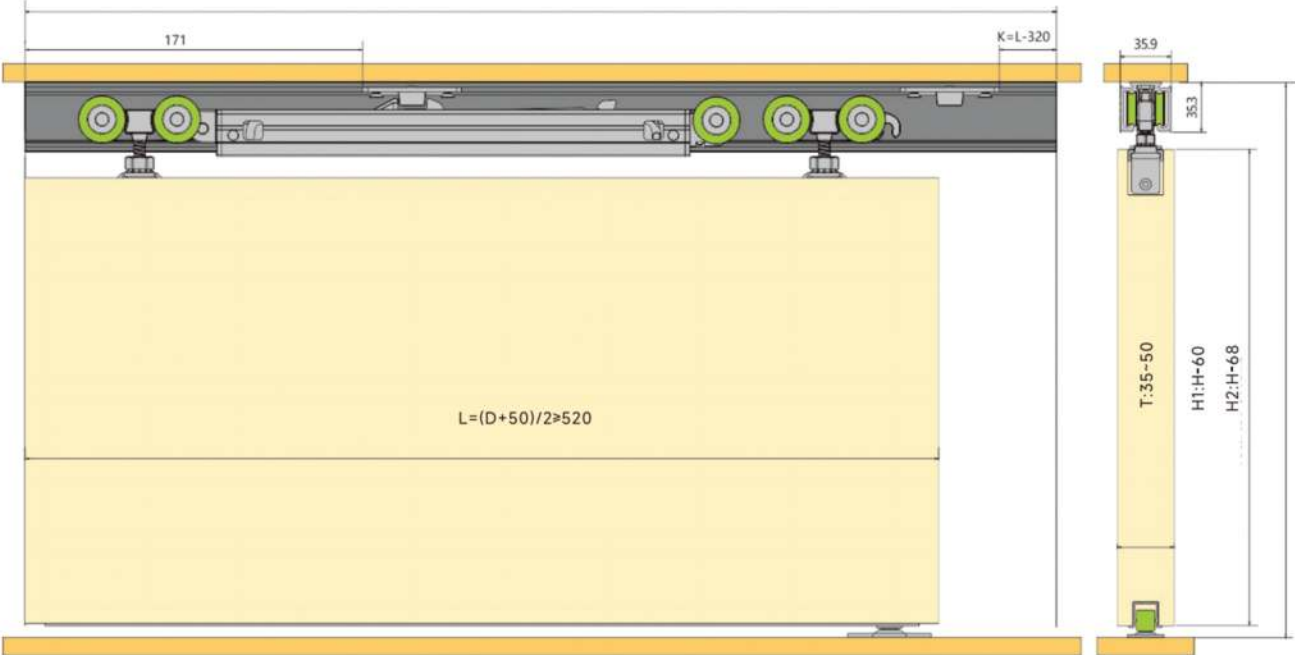

Installation instructions