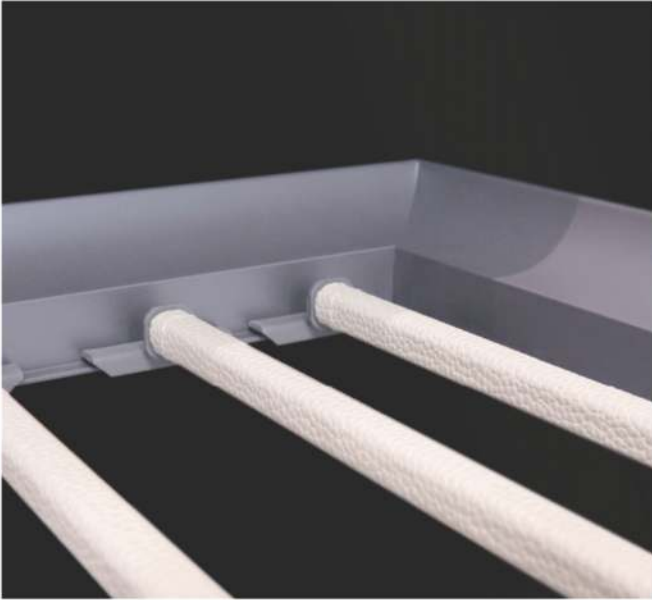

WA.2324

Material: Aluminium alloy

Finish: Painting Gray

mm	mm	
W564×D477×H50 mm	600 mm	1 set/ctn
W664×D477×H50 mm	700 mm	
W764×D477×H50 mm	800 mm	
W864×D477×H50 mm	900 mm