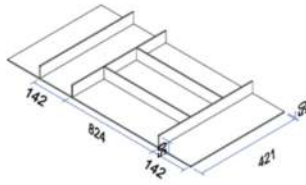

DR.3002

Compact laminate	W524×D421×H3 W624×D421×H3 W724×D421×H3 W824×D421×H3 W924×D421×H3	600 700 800 900 1000
Oak	Walnut	20 sets/ctn