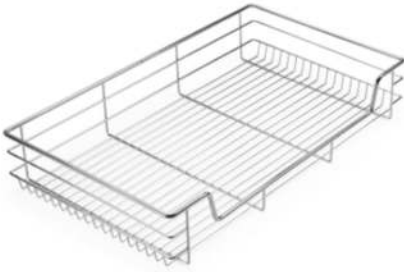

Material: Steel / Stainless steel
Finish: Chrome plated / Polishing

KS.3101

Item No.	mm	mm	
KS.3101	W330xD450xH160	400	2 sets/ctn
	W380xD450xH160	450	
	W430xD450xH160	500	
	W530xD450xH160	600	
	W630xD450xH160	700	
	W680xD450xH160	750	
	W730xD450xH160	800	
KS.3102	W530xD450xH160	600	2 sets/ctn
	W630xD450xH160	700	
	W680xD450xH160	750	
	W730xD450xH160	800	
	W830xD450xH160	900