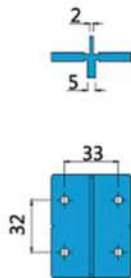

Accessory Parameter Table

Accessory	Installation	4 Doors 4門
Top Roller		2
Bottom Guide Roller		2
Hinge		8
Drilling Mould		1