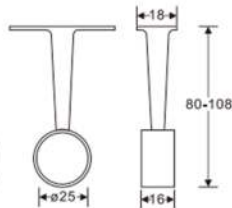

WR.2360

Material: Zinc alloy
Finish: Chrome
Suitable Tube: 25 mm
Package: 200 pcs/ctn