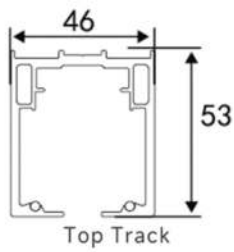

800-2000	≥40	≥520	80	5 sets/ctn

Optional track