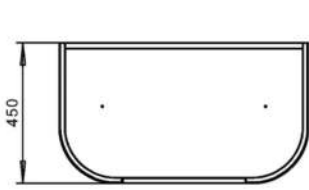

*Grouped and packaged for easy transportation and storage
Easy and convenient installation*