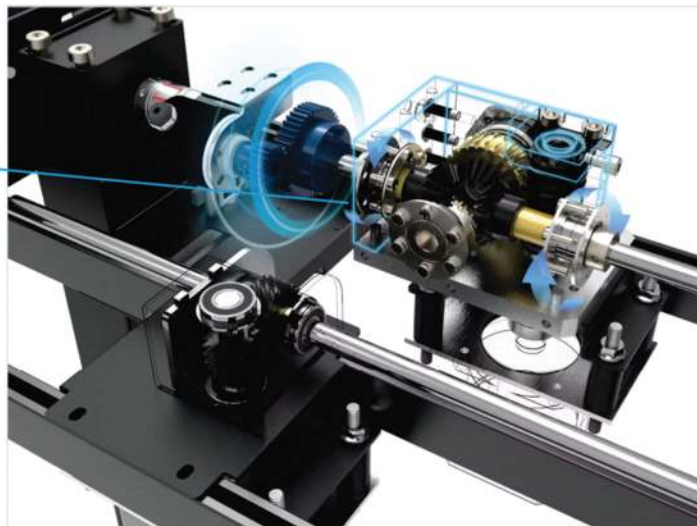

More multifunctional