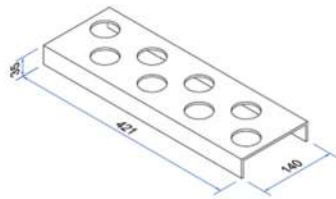

DR.2002

Compact laminate	W140×D421/470×H35	20 sets/ctn	
Oak	Walnut	Iron gray	Ivory