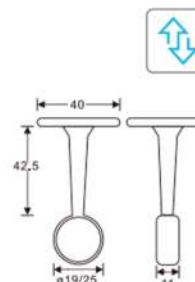

WR.2370

Material: Zinc alloy
Finish: Chrome
Suitable Tube: 19/25 mm
Package: 200/500 pcs/ctn