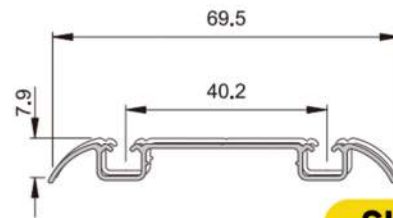

**SH.9731**

Bottom Track

**SH.6480**

Material: Iron+Alu+Plastic  
Finish: Oxidation

900-2000	350-550	800-2000	30/50	20 sets/ctn

Optional track

**SH.9211**

Top Track