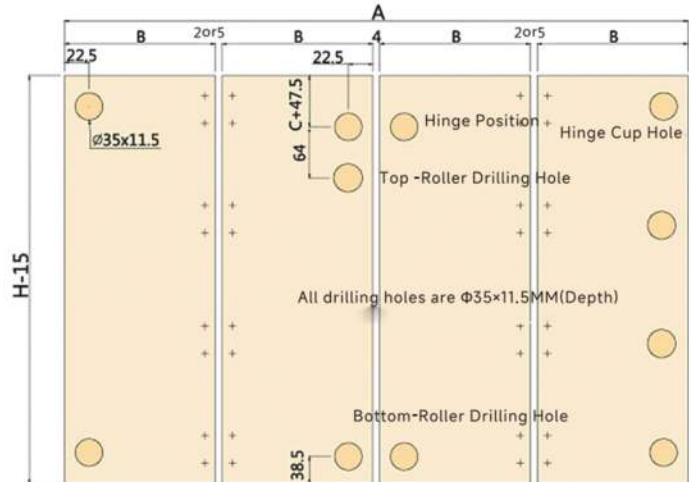

Accessory Parameter Table

Installation	4 Doors
Accessory	
Top Roller	2
Bottom Guide Roller	2
Hinge	8
Drilling Mould	1

Optional track

SH.9710

Top Track

SH.9720

Bottom Track