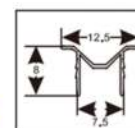

SH.2510

Material: Steel+Nylon
Finish: Black+White
Door weight: 30 kg
Package: 120 sets/ctn

Top Track

SH.9030

Bottom Track

SH.9040

SH.2520

Material: Steel+Nylon
Finish: Black+White
Door weight: 30 kg
Package: 120 sets/ctn

主要材質：鐵+尼龍
表面處理：黑色+白色
門板重量：30 公斤
產品包裝：120 套/箱

Top Track

SH.9010

Bottom Track

SH.9020

SH.2540

Material: Steel+Nylon
Finish: Black+White
Door weight: 30 kg
Package: 200 sets/ctn

Bottom Track

SH.9800