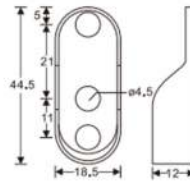

WR.2690

Material: Zinc alloy
Finish: Nickel
Suitable Tube: 16 mm
Package: 2000 pcs/ctn