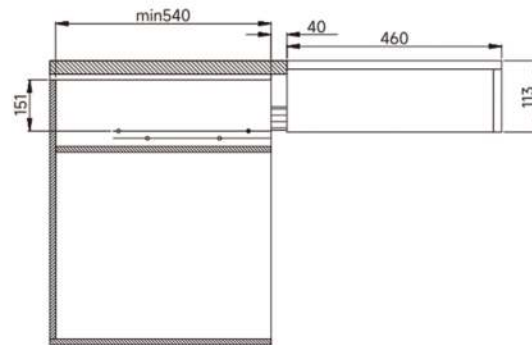

## MH.2207

Material: Aluminium alloy  
Finish: Oxidized champagne

 mm	 mm	 mm		
≥ 185	≥ 540	600-1200	460 mm	6 sets/ctn

KW=Outside Cabinet Width

LW=Inside Cabinet Width

L1 Width of Rising Panel

The back of the cabinet must be firmly fixed on the wall to avoid the tilting of the cabinet when it is pulled out.