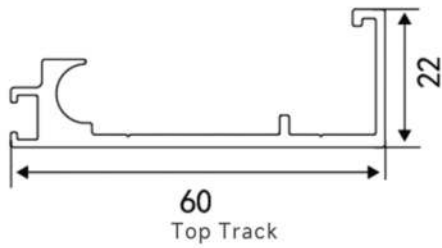

800-2000	35/40	800-1200	80	5 sets/ctn

Optional track