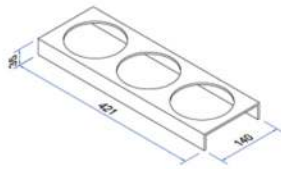

# NOIR VELVET

— LUXURY REDEFINED —

**DR.2001**

			
Compact laminate	W150×D421/470×H50	20 sets/ctn	
			
			
Oak	Walnut	Iron gray	Ivory

**DR.2002**

			
Compact laminate	W140×D421/470×H35	20 sets/ctn	
			
			
Oak	Walnut	Iron gray	Ivory