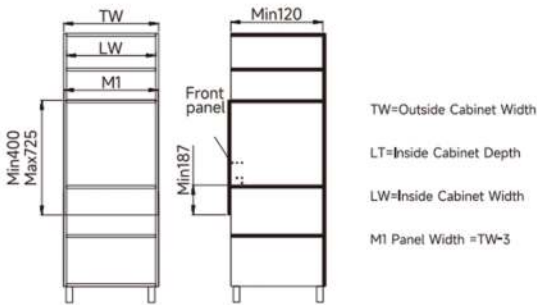

MH.3301

Material: Aluminium alloy
Finish: Oxidized champagne

≥ 400	≥ 120	600-1200	400-725	10 sets/ctn