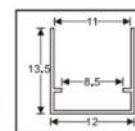

SH.2510

Material: Steel+Nylon
Finish: Black+White
Door weight: 30 kg
Package: 120 sets/ctn

Top Track

SH.9030

Bottom Track

SH.9040

SH.2520

Material: Steel+Nylon
Finish: Black+White
Door weight: 30 kg
Package: 120 sets/ctn

主要材質：鐵+尼龍
表面處理：黑色+白色
門板重量：30 公斤
產品包裝：120 套/箱

Top Track

SH.9010

Bottom Track

SH.9020

SH.2540

Material: Steel+Nylon
Finish: Black+White
Door weight: 30 kg
Package: 200 sets/ctn

Bottom Track

SH.9800