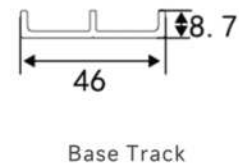

800-2000	≥40	≥520	80	5 sets/ctn

Optional track