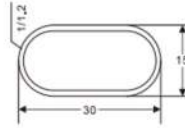

### WR.2011

Material: Zinc alloy  
Finish: Chrome  
Suitable Tube: 25 mm  
Package: 500 pcs/ctn

**WR.2710**

Material: Aluminum alloy  
Finish: Matt  
Size: 30x15 mm  
Package: 20 pcs/pkg

**WR.2720**

Material: Aluminum alloy  
Finish: Matt  
Size: 30x15 mm  
Package: 20 pcs/pkg