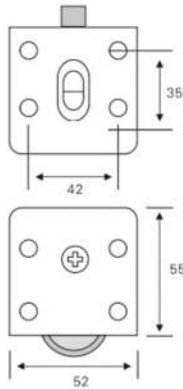

SH.6060

Material: Plastic
Finish: Brown
Door weight: 15 kg
Package: 480 sets/ctn