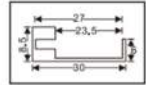

SH.5150

Material: Steel+Plastic
Finish: Zinc plated
Door weight: 30 Kg
Package: 50 sets/ctn

Top Track

SH.9570