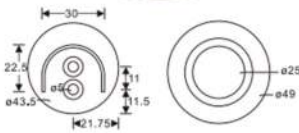

WR.2031

Material: Zinc alloy
Finish: Antique bronze satin
Suitable Tube: 25 mm
Package: 600 pcs/ctn