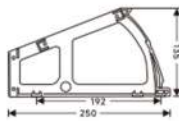

Material: Plastic (PS)
Finish: White / Gray / Black

L250×W135

50/100 pcs/ctn

WA.7101