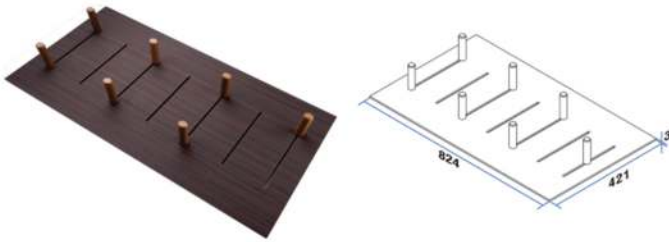

※Each cooking utensil divider includes 7 dividing accessories.
More accessories can be ordered separately as needed.

DR.3001

DR.3000

Compact laminate	W524×D421/470×H3	600
	W624×D421/470×H3	700
	W724×D421/470×H3	800
	W824×D421/470×H3	900
	W924×D421/470×H3	1000
Oak	Walnut	20 sets/ctn

Compact laminate	W20×D20×H80	20 sets/ctn
Walnut