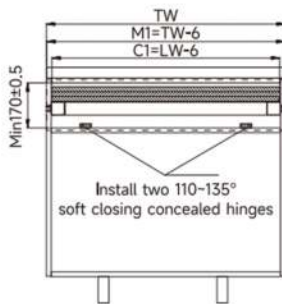

MH.2307

Material: Aluminium alloy
Finish: Oxidized champagne

≥ 170	≥ 555	600-1200	1378 mm	4 sets/ctn

C1 Foldable Panel Width=LW-6
TW=Outside Cabinet Width
LT=Inside Cabinet Depth
LW=Inside Cabinet Width
M1 Front Panel Width =TW-6