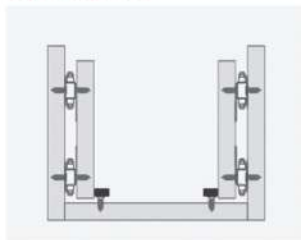

Top-mounted