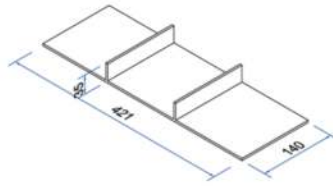

DR.2005

Compact laminate	W140×D421/470×H35	20 sets/ctn
Oak	Walnut	Iron gray
Ivory