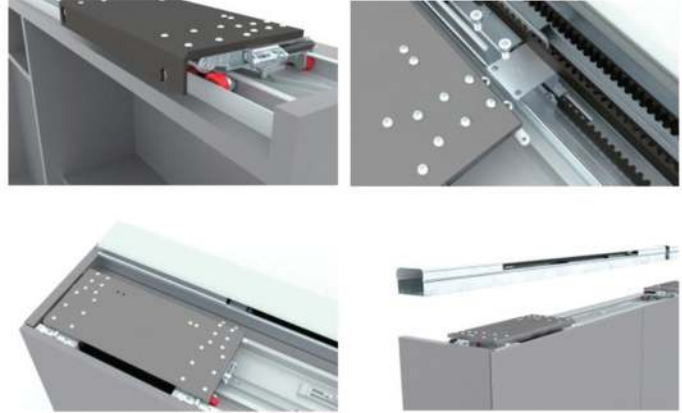

The gap between the top board and the ceiling at least 260mm
(Keep the space is to fix the upper track with screws)