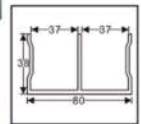

SH.2560

Material: Steel+ Nylon
Finish: Silver+Orange
/ Black + White
Door weight: 35 /30 Kg
Package: 200 sets/ctn

Bottom Track

SH.9800

SH.5311

Material: Steel+Plastic
Finish: Zinc plated
Package: 50 sets/ctn

Top Track

SH.9120

Bottom Track

SH.9220

SH.5312

Material: Steel+Plastic
Finish: Zinc plated
Package: 50 sets/ctn

Top Track

SH.9120

Bottom Track

SH.9220