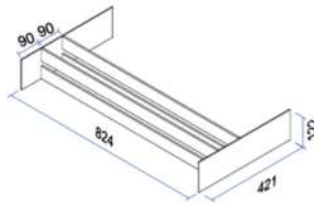

# NOIR VELVET

LUXURY REDEFINED

**DR.3002**

Compact laminate	W524×D421×H3 W624×D421×H3 W724×D421×H3 W824×D421×H3 W924×D421×H3	600 700 800 900 1000
Oak	Walnut	20 sets/ctn

**DR.3003**

Compact laminate	W524×D421×H52 W624×D421×H52 W724×D421×H52 W824×D421×H52 W924×D421×H52	600 700 800 900 1000
Oak	Walnut	20 sets/ctn