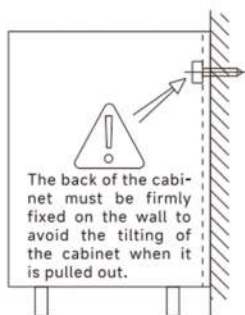

## MH.2307

Material: Aluminium alloy  
Finish: Oxidized champagne

≥ 170	≥ 555	600-1200	1378 mm	4 sets/ctn

C1 Foldable Panel Width=LW-6  
TW=Outside Cabinet Width  
LT=Inside Cabinet Depth  
LW=Inside Cabinet Width  
M1 Front Panel Width =TW-6