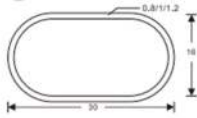

WR.2740

Material: Stainless steel
Finish: Polish
Size: 16/19/25 mm
Package: 20 pcs/pkg