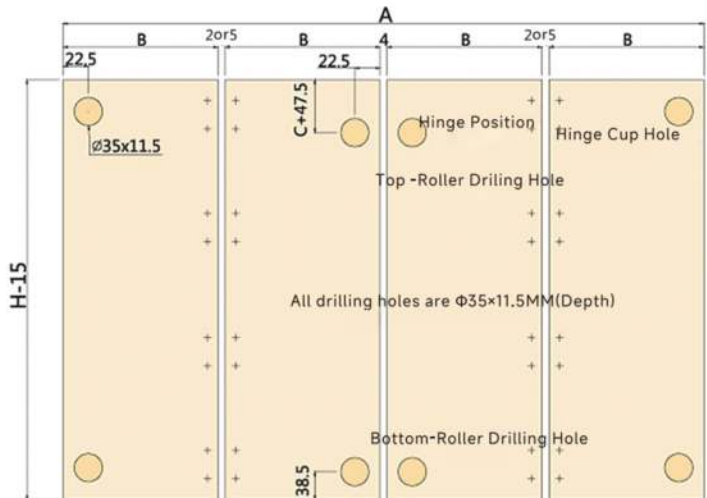

Accessory Parameter Table

Accessory	Installation	4 Doors 4門
Top Roller		2
Bottom Guide Roller		2
Hinge		8
Drilling Mould		1

Optional track