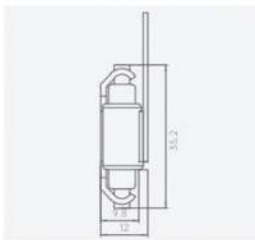

Side-mounted