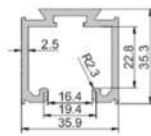

800-2000	35-50	≥520	80	20 sets/ctn

Optional track

SH.9628

Top Track