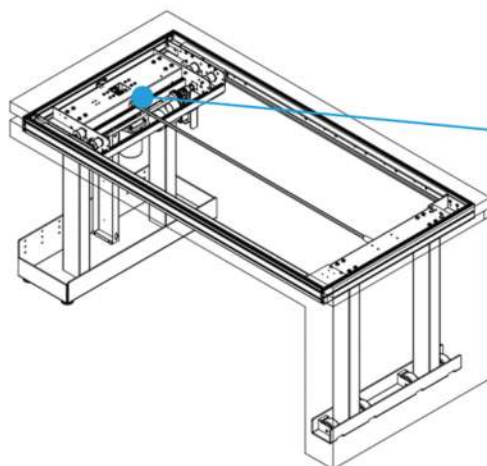

More multifunctional