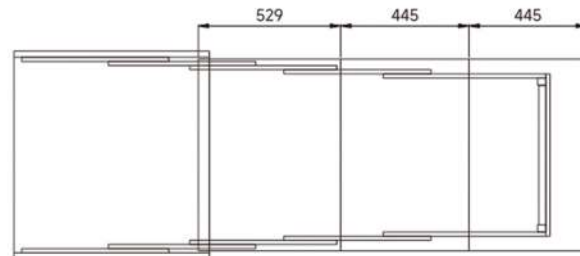

MH.2308

Material: Aluminium alloy
Finish: Oxidized champagne

 mm	 mm	 mm	 mm	
≥ 170	≥ 555	600-1200	1378 mm	4 sets/ctn