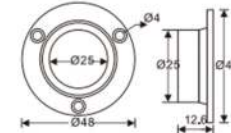

WR.2010

Material: Zinc alloy
Finish: Chrome
Suitable Tube: 25 mm
Package: 800 pcs/ctn