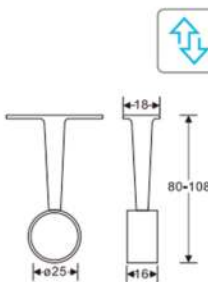

WR.2350

Material: Zinc alloy
Finish: Chrome
Suitable Tube: 25 mm
Package: 200 pcs/ctn